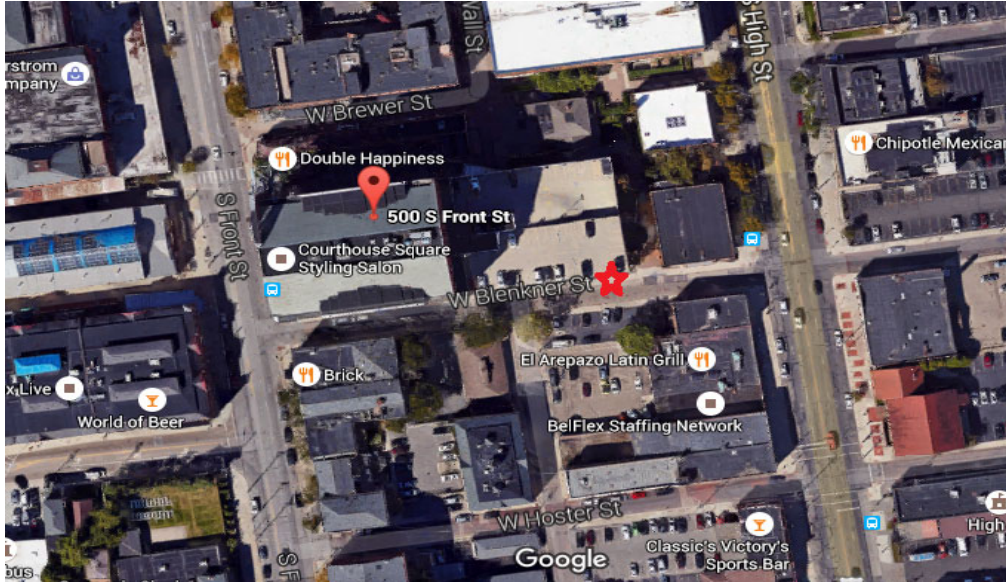

Directions to the Brewery District Garage

Due to increased tenants in the building, we can no longer guarantee parking in the connected garage. If the garage fills up there will be a café sign out by the main garage entrance noting monthly parking only. Alternative parking suggestions are below.

<p>From the North</p> <ul style="list-style-type: none"> ▪ Take 315 South to 70 East ▪ -Take the Front St. exit ▪ -Turn right on High St. ▪ -Turn right on Blenkner St. 	<p>From the East</p> <ul style="list-style-type: none"> ▪ -Take 70 West ▪ -Turn right onto 4th St. ▪ -Turn left on Mound St. ▪ -Turn left on High St. ▪ -Turn right on Blenkner St.
<p>From the South</p> <ul style="list-style-type: none"> ▪ -Take 71 North to 70 East ▪ -Take the Front St. exit ▪ -Turn right on High St. ▪ -Turn right on Blenkner St. 	<p>From the West</p> <ul style="list-style-type: none"> ▪ -Take 70 East ▪ -Take the Front St. exit ▪ -Turn right on High St. ▪ -Turn right on Blenkner St.

- \$10 for anytime over 121 minutes.
- They do accept major credit cards as well as cash.

Alternative Parking Options

GARAGE	ADDRESS	WALKING DISTANCE	COST
Grange Parking Garage	600 S Front St Columbus, OH 43215	.2 mile / 3 minutes	\$2 for 1 hour
Juvenile Detention Center Garage	399 S. Front St. Columbus, OH 43215	.2 mile / 4 minutes	\$3 / hour, \$7 daily max
Lot 37D	159W Sycamore, Columbus, OH 43215	.3 mile / 6 minutes	\$5
Street Parking	Front Street, High Street, and connecting streets		\$.75 / hour; 3 hours max
Lot 50 – behind Shadowbox; entrance off of Liberty Street	477 S. Front St. Columbus, OH 43215	500 feet / 1 minute	\$5 daily