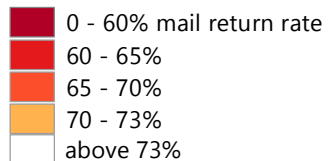

HARD-TO-COUNT CENSUS TRACTS IN LUCAS COUNTY, OHIO

Hardest to Count (HTC)

Tracts in the Nation

Tracts with 2010 mail return rates of 73% or less (in the bottom 20 percent of return rates nationwide) are shaded on the map.