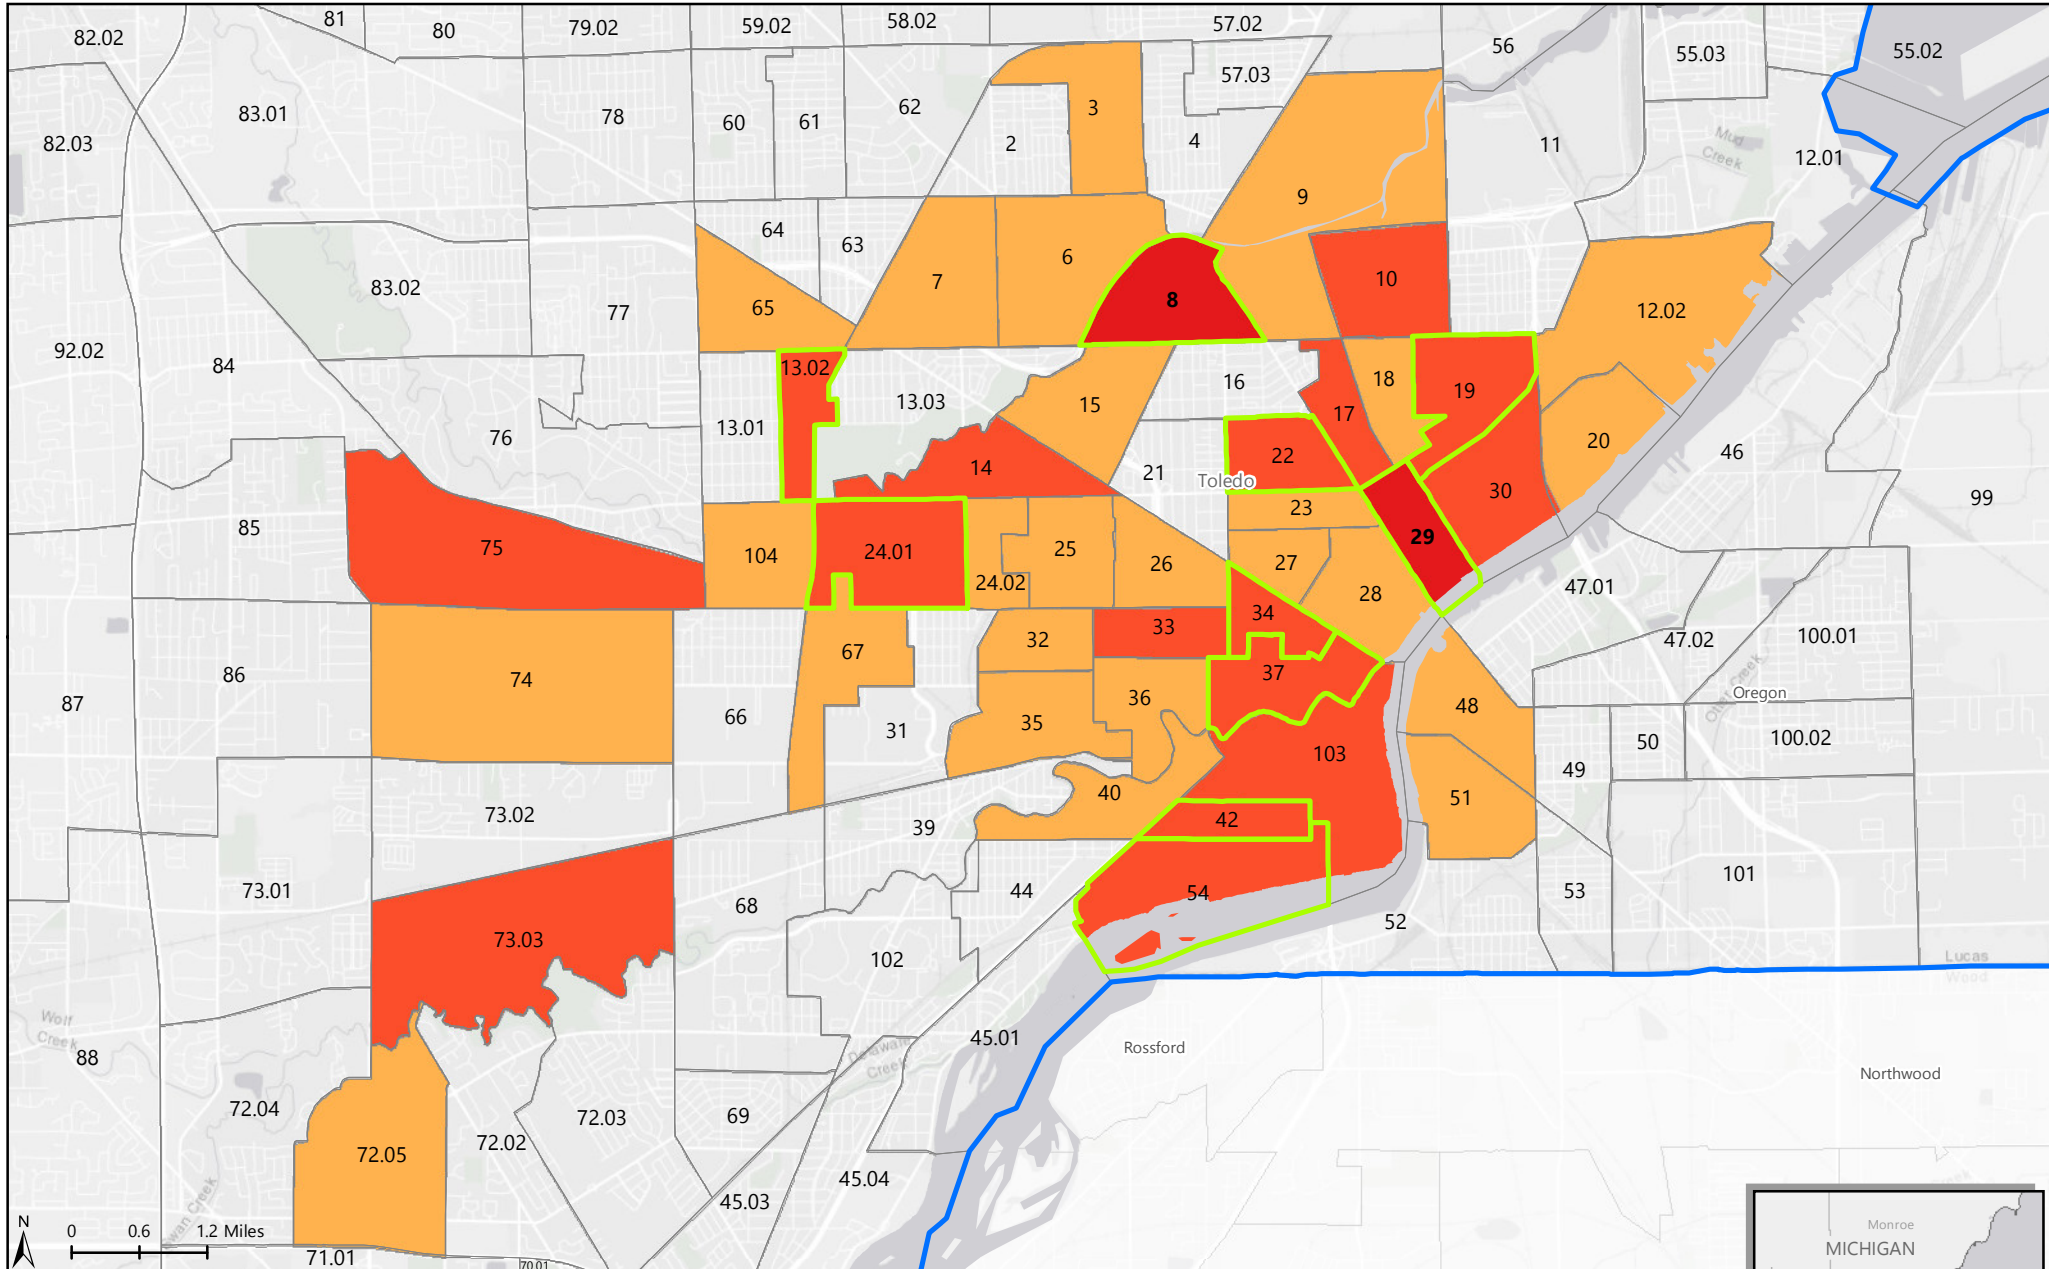

HARD-TO-COUNT CENSUS TRACTS IN LUCAS COUNTY, OHIO

Hardest to Count (HTC)

Tracts in the Nation

Tracts with 2010 mail return rates of 73% or less (in the bottom 20 percent of return rates nationwide) are shaded on the map.

 Tracts counted using special Update/Enumerate method; they are hard-to-count but mail return rates are not applicable

 Tracts with lowest mail return rate in Lucas County

HTC 2020

Cartography by CUNY Graduate Center, Center for Urban Research, 2018. Data: U.S. Census Bureau; ESRI Basemap. Created: 4/26/2018

For more details and additional information, please visit: <https://www.CensusHardtoCountMaps2020.us>